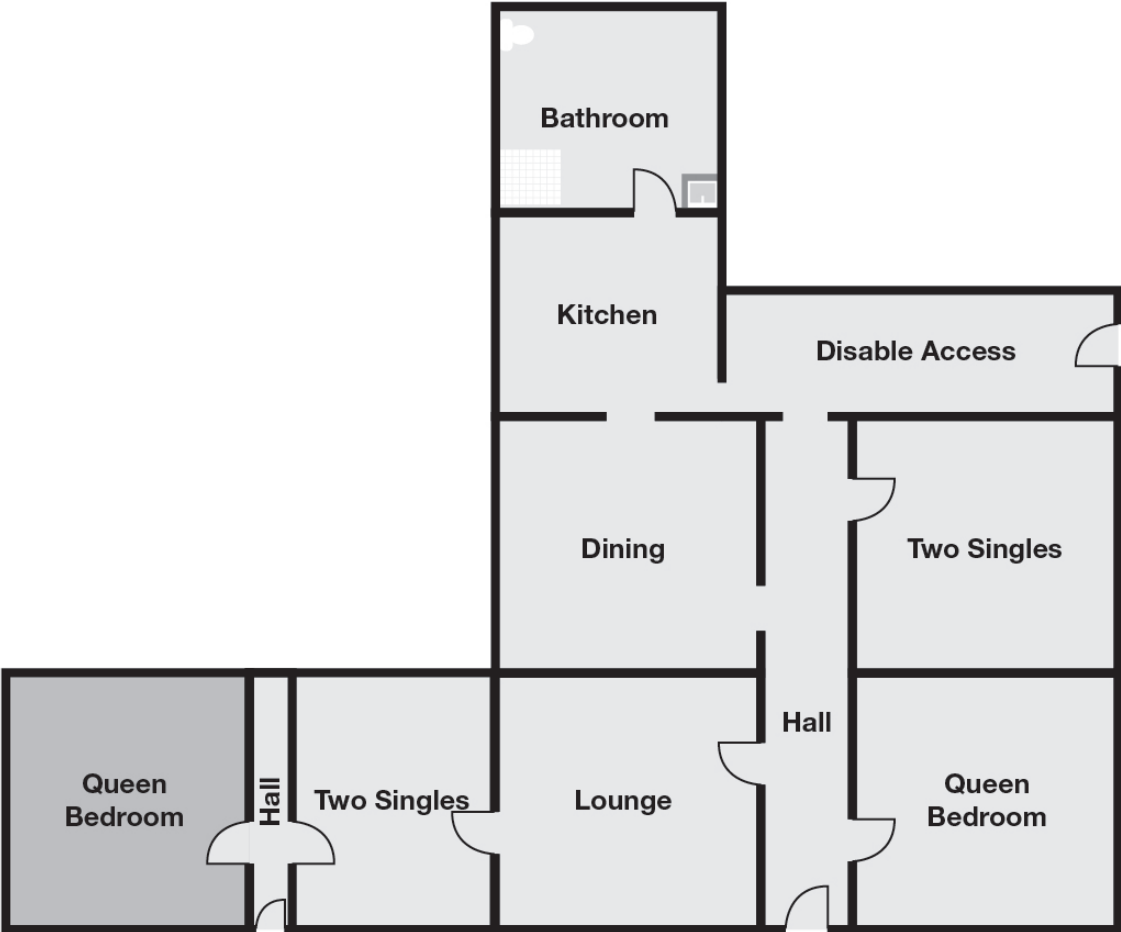

Green Cape Lightstation Cottages

Cottage 3

▲ Additional Queen Bedroom

COTTAGE 3

*Fees apply for the additional queen bedroom, bookings must be made prior to arrival