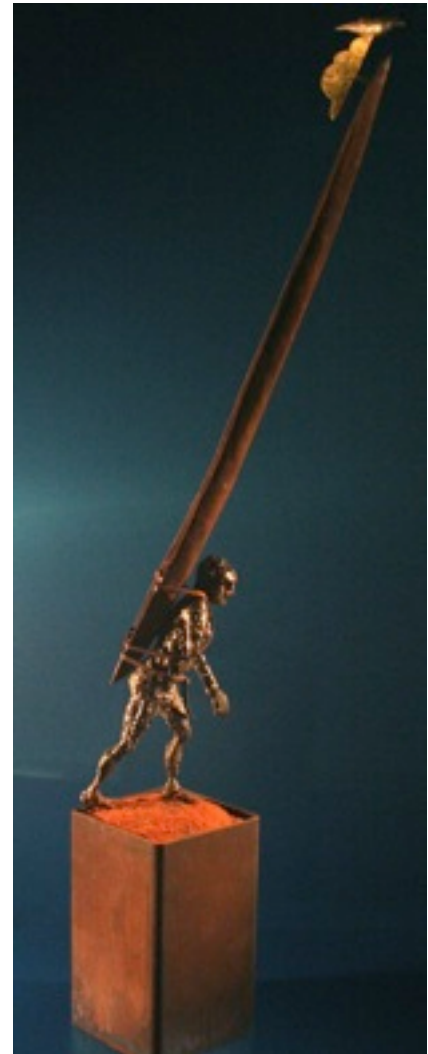

IVY HILL GALLERY

Exhibiting 3 - 27 February 2012

You are invited for drinks with the Artists Saturday 4 February 6 - 8 pm

KERRY MCINNIS

JIM JIM SKETCH, DETAIL

MIXED MEDIA ON PAPER

MIKE MACGREGOR

BURDEN 107 X 15 X 15 CM FORGED STEEL,
BRONZE, DESERT SAND AND GOLD LEAF