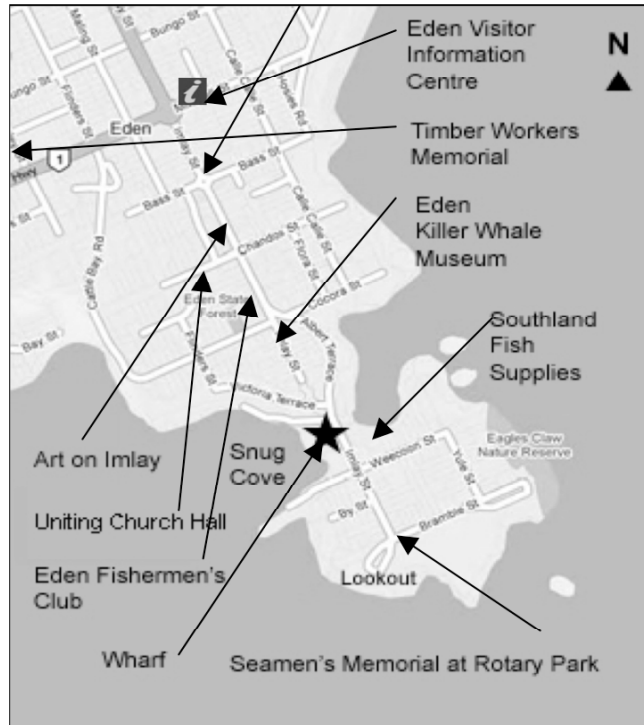

**Georgies**  
FINE JEWELLERY  
Heritage Edge. Meritida Eden.

countryenergy

Eden Whale Festival Committee wishes to thank all Sponsors, Supporters and Volunteers whose generosity has made this year's festivities possible.

## MAP OF EDEN

Imlay St – Main Shopping Precinct

At Eden Fishermen's Recreation Club

**EDEN WHALE FESTIVAL WEEKEND**  
31st Oct. - 1st Nov. 2009

Celebrating the annual southern migration of  
Humpback & Southern Right Whales  
through the waters of Twofold Bay

### SHOALHAVEN STREET RODDERS

Sat 10.30am Take part in the Street Parade  
Sat 8.00pm Street Cruise down Imlay Street  
Sun 10.00am – 12 noon Hot Rods Show & Shine at the Wharf